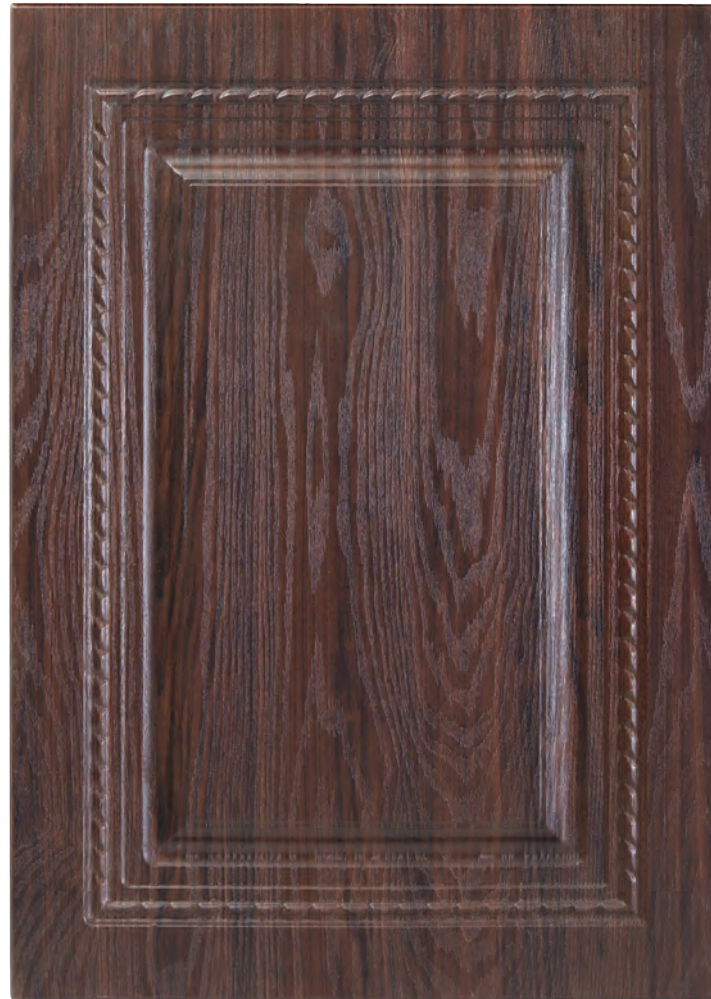

D 1034

16
↓
↑
Classic