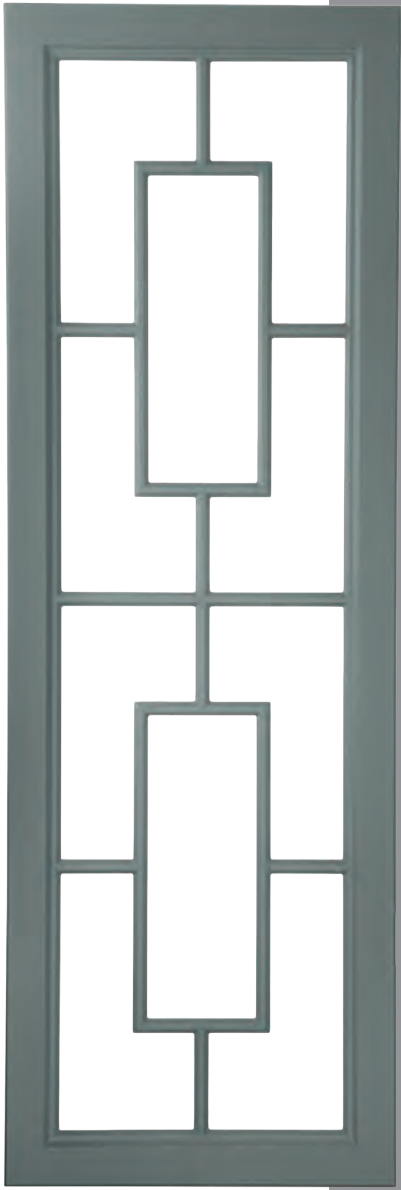

D 1031

 16 Classic

The diagram shows a cross-section of the door's profile with a vertical dimension line indicating a height of 16 units. The word 'Classic' is written to the right of the dimension.

D 1032

W 68

W 71

W 70

W 72

Panel Door | 132

W 74

W 73

W 76

W 75

W 78

W 77

W 80

W 79

W 82

W 81

W 84

W 83

W 86

W 85

W 87

Panel Door | 140

W 89

W 88

Saray